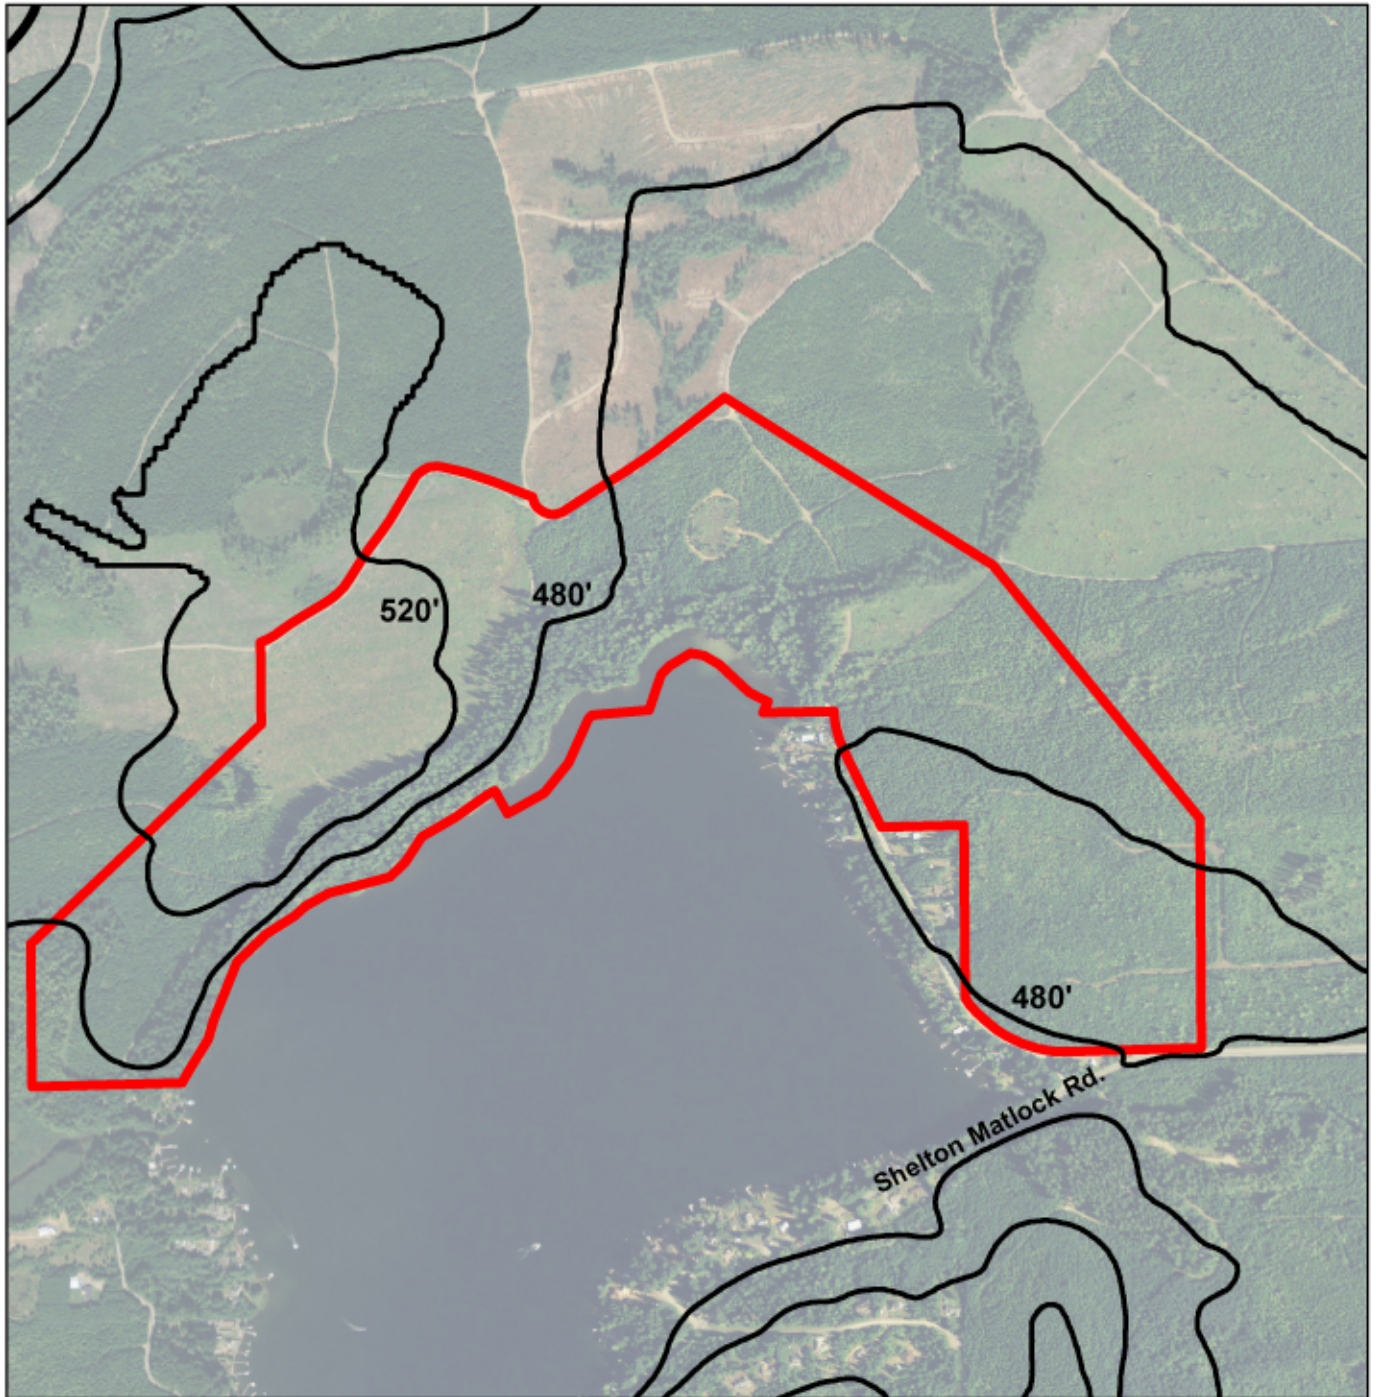

248 Acres MOL Lake Nahwatzel Mason County, WA

Legend

-  Lake Nahwatzel Property
-  Elevation Contour

Green Diamond Resource Company, its employees, and its agents make no express or implied representation or warranty as to the accuracy or completeness of this information, and the Company (together with its employees and agents) shall have no liability relating to any errors or omissions herein. The user of this information understands that he or she has an independent duty to investigate the facts concerning the property addressed by this information and to exercise independent judgement on the lawful use and value of the property.