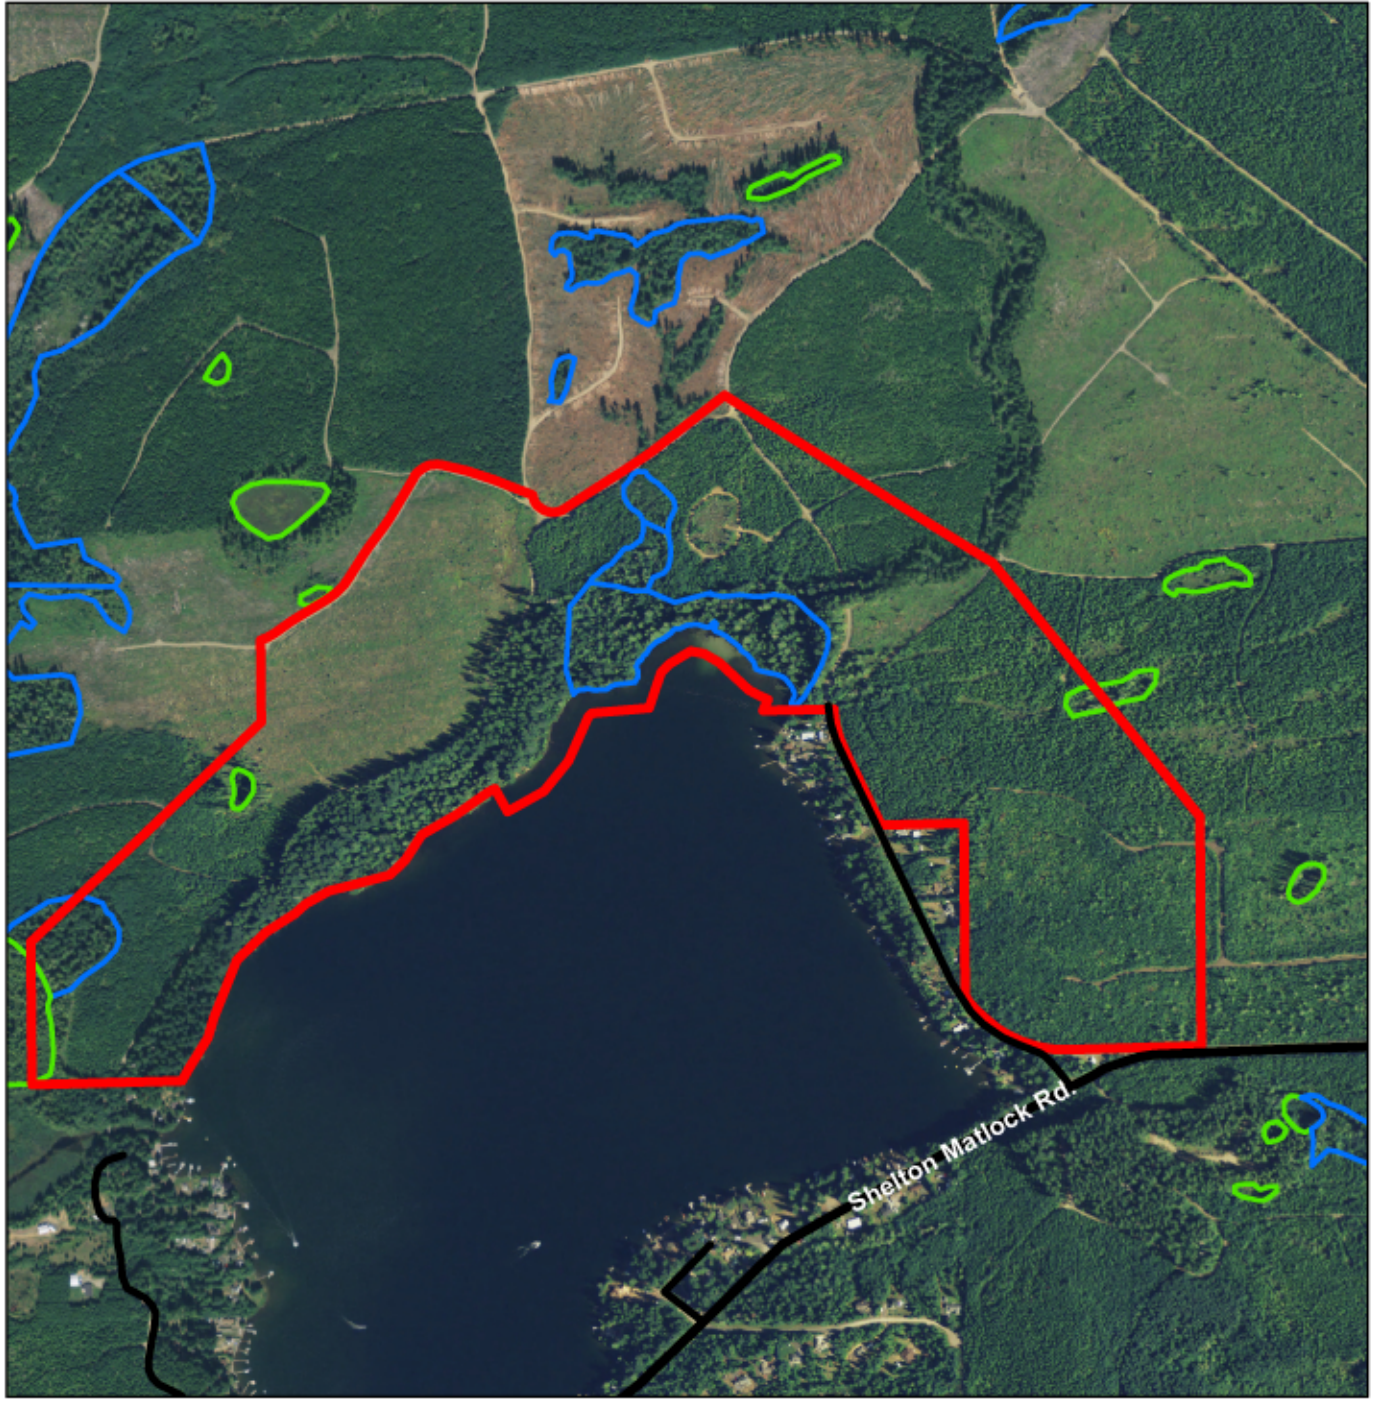

# 248 Acres MOL Lake Nahwatzel Mason County, WA

## Legend

-  Forested Wetland
-  Nonforested Wetland
-  Lake Nahwatzel Property

Green Diamond Resource Company, its employees, and its agents make no express or implied representation or warranty as to the accuracy or completeness of this information, and the Company (together with its employees and agents) shall have no liability relating to any errors or omissions herein. The user of this information understands that he or she has an independent duty to investigate the facts concerning the property addressed by this information and to exercise independent judgement on the lawful use and value of the property.